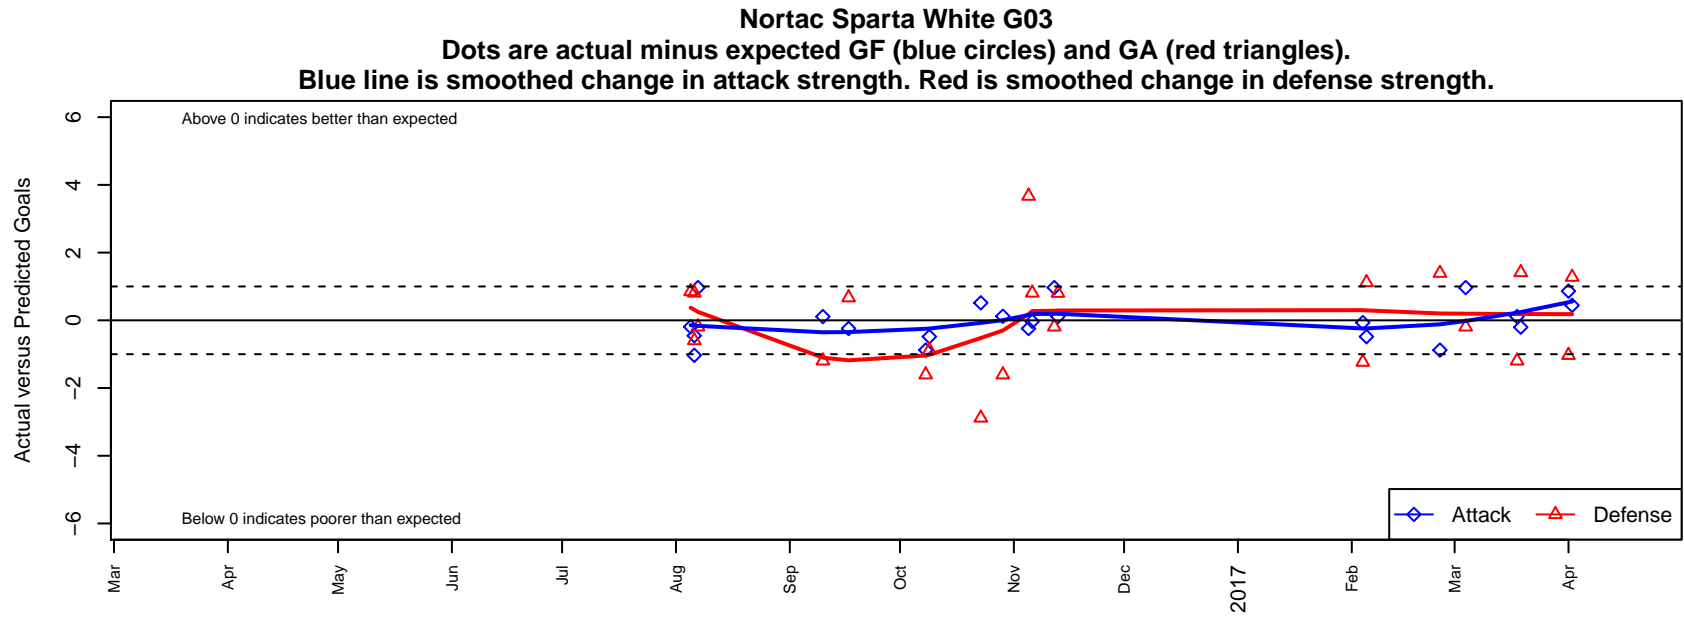

## Nortac Sparta White G03

FC Tacoma  
 Tacoma, WA  
 G03 total strength=921  
 attack=1.79 defense=1.29  
 fall league = PSPL Classic 2 Red U14  
 spr league = Spr PSPL Classic 2 U14

alt names used:  
 NORTAC SPARTA G03 White  
 Sparta G03 White  
 NORTAC SPARTA G03 White

Venues played:  
 2016 Blast Off G2003 C  
 2016 PSPL Classic 2 Red U14  
 2016 Spr PSPL Classic 2 U14

**attack and defense variance (black dot)  
relative to other teams  
and top 10 in region**

**attack and defense rating  
relative to others at age  
and all opponents in last 13 months**