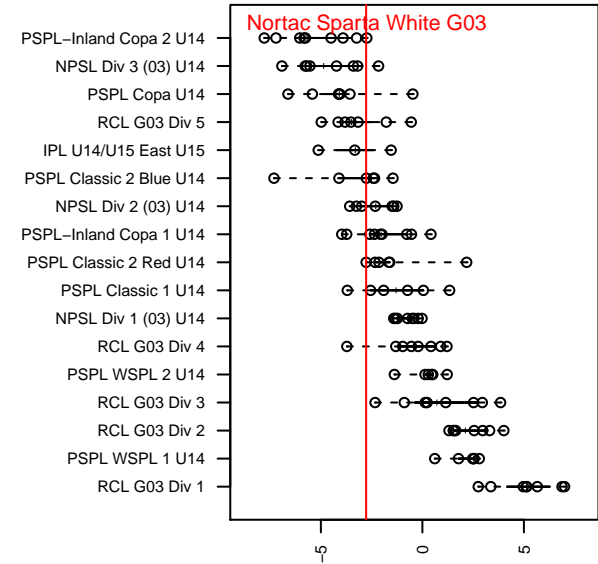

## Nortac Sparta White G03

FC Tacoma  
 Tacoma, WA  
 G03 total strength=921  
 attack=1.79 defense=1.29  
 fall league = PSPL Classic 2 Red U14  
 spr league = Spr PSPL Classic 2 U14

alt names used:  
 NORTAC SPARTA G03 White  
 Sparta G03 White  
 NORTAC SPARTA G03 White

Venues played:  
 2016 Blast Off G2003 C  
 2016 PSPL Classic 2 Red U14  
 2016 Spr PSPL Classic 2 U14

**attack and defense variance (black dot)  
relative to other teams  
and top 10 in region**

**attack and defense rating  
relative to others at age  
and all opponents in last 13 months**