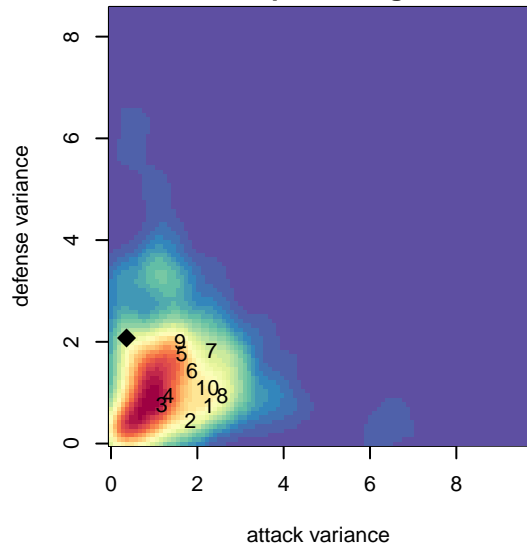

## Nortac Sparta White G03

FC Tacoma  
 Tacoma, WA  
 G03 total strength=921  
 attack=1.79 defense=1.29  
 fall league = PSPL Classic 2 Red U14  
 spr league = Spr PSPL Classic 2 U14

alt names used:  
 NORTAC SPARTA G03 White  
 Sparta G03 White  
 NORTAC SPARTA G03 White

Venues played:  
 2016 Blast Off G2003 C  
 2016 PSPL Classic 2 Red U14  
 2016 Spr PSPL Classic 2 U14

**attack and defense variance (black dot)  
relative to other teams  
and top 10 in region**

**attack and defense rating  
relative to others at age  
and all opponents in last 13 months**